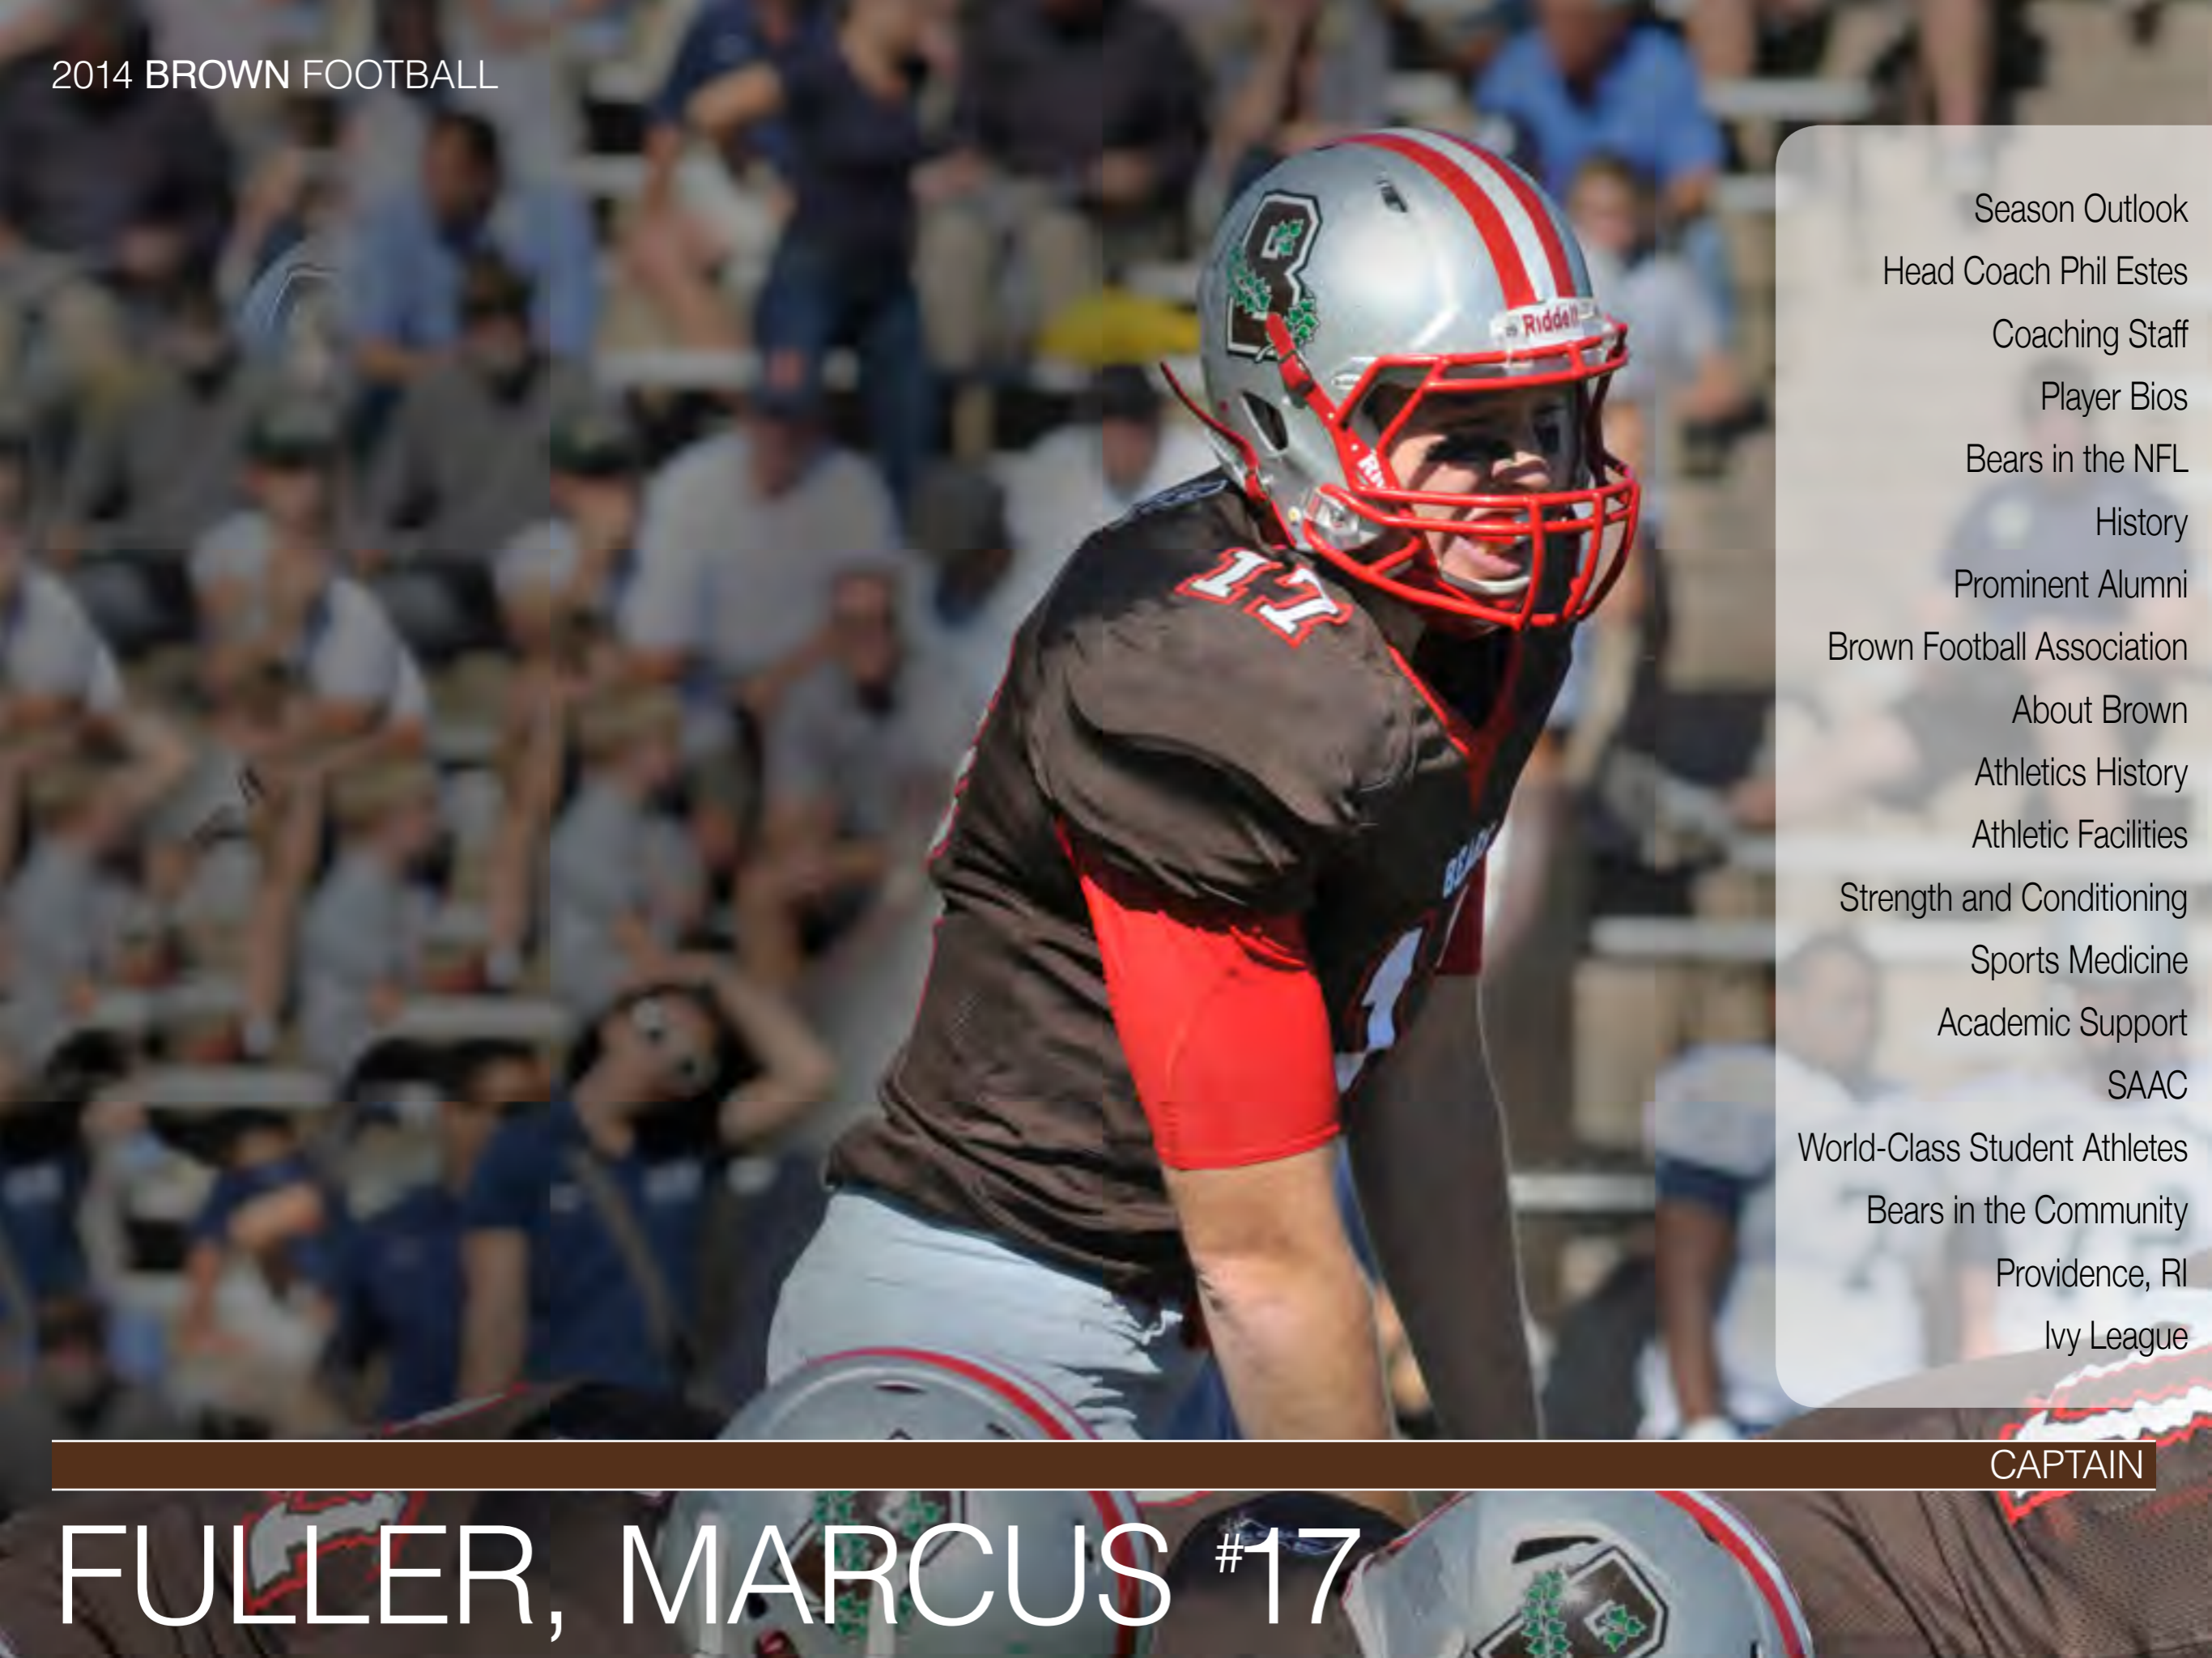

- Season Outlook
- Head Coach Phil Estes
- Coaching Staff
- Player Bios
- Bears in the NFL
- History
- Prominent Alumni
- Brown Football Association
- About Brown
- Athletics History
- Athletic Facilities
- Strength and Conditioning
- Sports Medicine
- Academic Support
- SAAC
- World-Class Student Athletes
- Bears in the Community
- Providence, RI
- Ivy League

CAPTAIN

FULLER, MARCUS #17